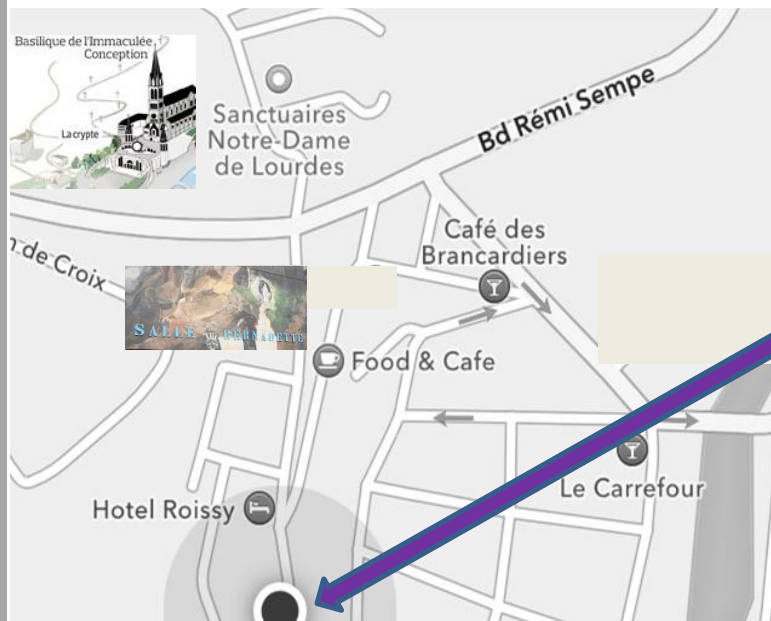

Sanctuaires / Sanctuaries : 50 m